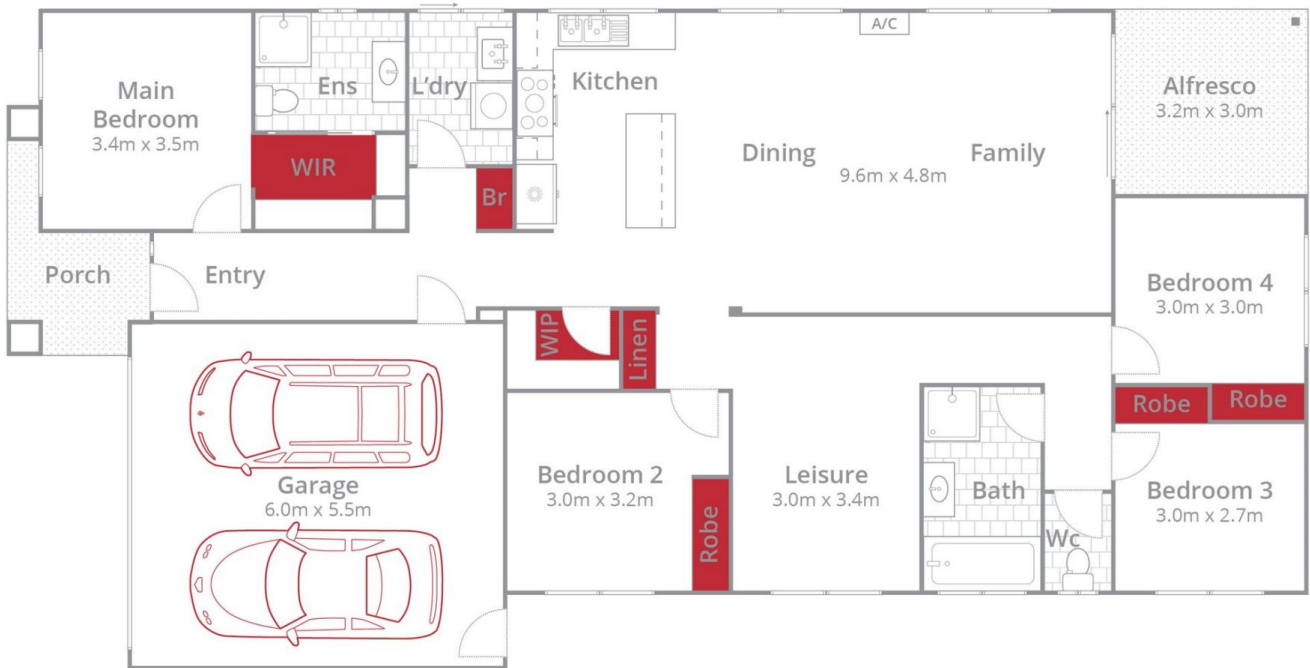

### 31 Sunlight Circuit Lara VIC

4  2  2 

Be the first to live in this brand new, four bedroom home!  
Located in the Coridale Estate of Lara, with only a short distance to the Geelong Ring Road to take you where you need to be.

**View** : <https://www.mayfieldrealestate.com.au/lease/vic/geelong-district/lara/residential/house/7526316>

Features of the home include:

- Main bedroom with WIR and ensuite
- 3 remaining bedrooms with BIR's
- Open plan kitchen, living and dining
- Kitchen features, walk in pantry, dishwasher and 900ml freestanding oven
- Separate living space
- Central heating throughout as well as a split system in the main living area
- Alfresco area
- Front and rear will be fully landscaped

Whilst [bwrn.com.au](http://bwrn.com.au) has made every attempt to ensure the accuracy of the floor plan contained here, measurements are approximate and no responsibility is taken for any error, omission, or mis-statement. This plan is for illustrative purposes only.

## 31 Sunlight Circuit, Lara