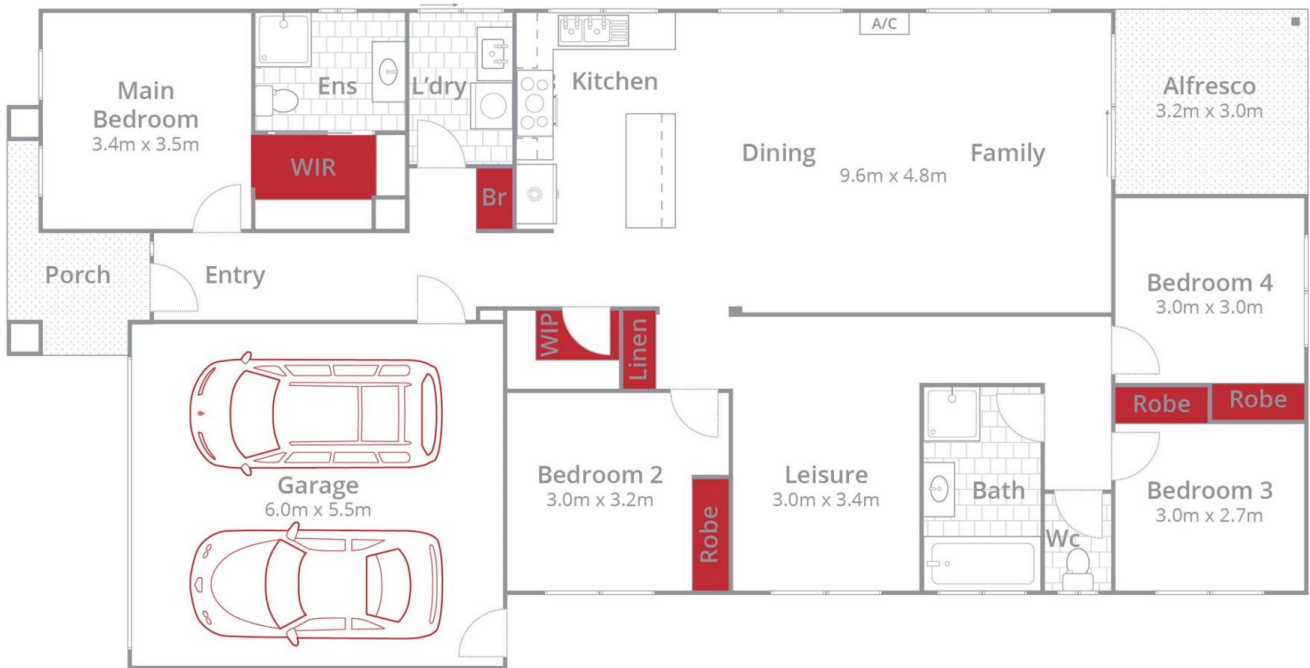

### 31 Sunlight Circuit Lara VIC

4 2 2

Be the first to live in this brand new, four bedroom home!  
Located in the Coridale Estate of Lara, with only a short distance to the Geelong Ring Road to take you where you need to be.

**View** : <https://www.mayfieldrealestate.com.au/lease/vic/geelong-district/lara/residential/house/7526316>

Features of the home include:

- Main bedroom with WIR and ensuite
- 3 remaining bedrooms with BIR's
- Open plan kitchen, living and dining
- Kitchen features, walk in pantry, dishwasher and 900ml freestanding oven
- Separate living space
- Central heating throughout as well as a split system in the main living area
- Alfresco area
- Front and rear will be fully landscaped

Whilst [bwrn.com.au](http://bwrn.com.au) has made every attempt to ensure the accuracy of the floor plan contained here, measurements are approximate and no responsibility is taken for any error, omission, or mis-statement. This plan is for illustrative purposes only.

## 31 Sunlight Circuit, Lara